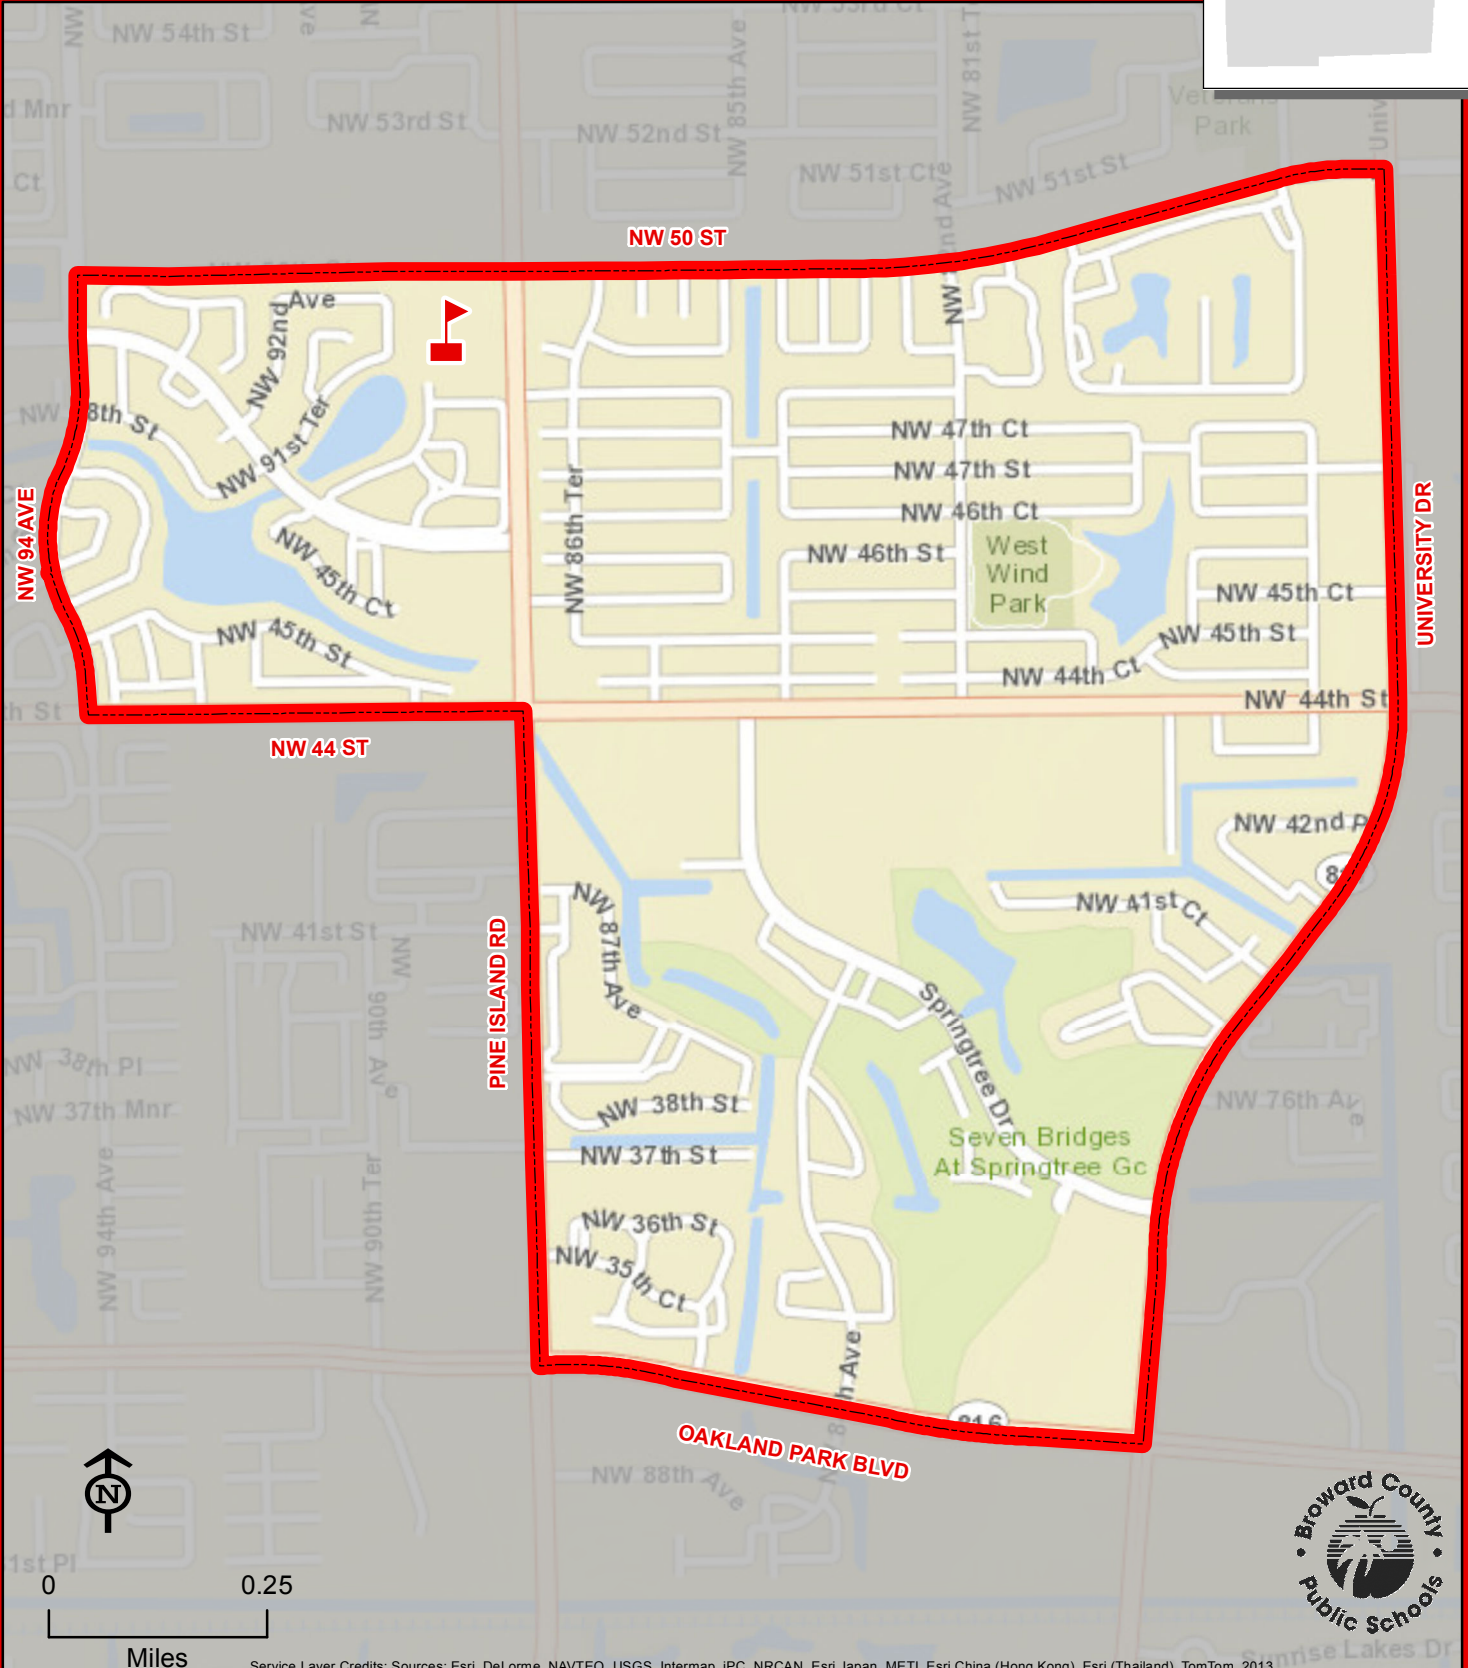

# BANYAN ELEMENTARY SCHOOL

8800 NW 50 STREET  
SUNRISE, FLORIDA 33351  
754-322-5350

Service Layer Credits: Sources: Esri, DeLorme, NAVTEQ, USGS, Intermap, IPC, NRCAN, Esri Japan, METI, Esri China (Hong Kong), Esri (Thailand), TomTom, 2013

THIS MAP IS FOR CONCEPTUAL PURPOSES ONLY AND SHOULD NOT BE USED FOR LEGAL BOUNDARY DETERMINATIONS